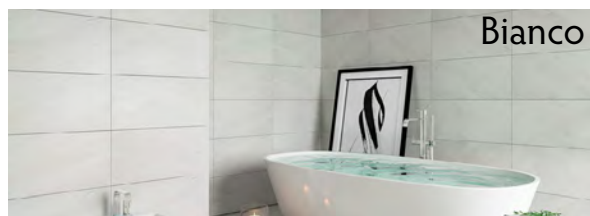

Dark Grey

VITALITY Ceramic

12x24

2x2 mosaics

3x24 bullnose

Beige

Bianco

Grey